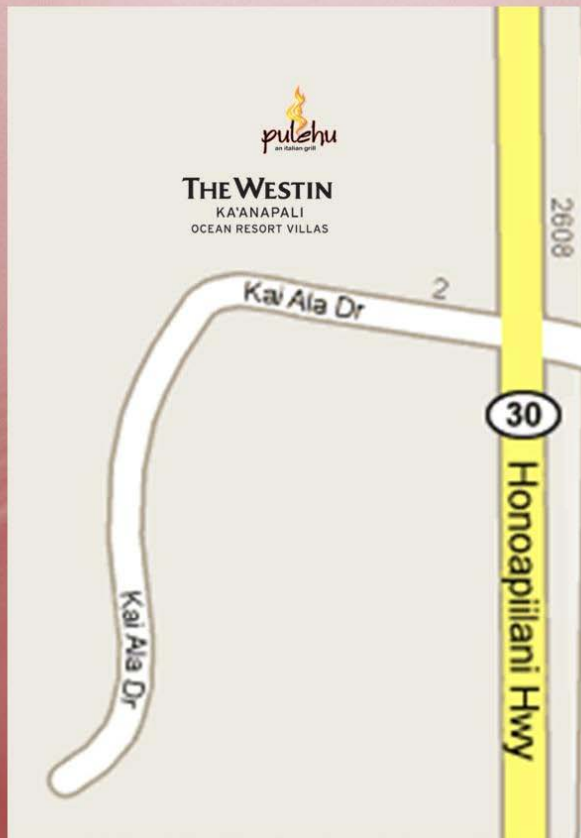

with a touch of whimsy, a dash of the exotic, and spoonfuls of modern local flair, experience pulehu's italian cuisine.

Just minutes from the historic royal Hawaiian capital, Lahaina Town, Pulehu is Westin Ka'anapali Ocean Resort Villas' signature restaurant. Take Honoapiilani Highway (30), heading West. Turn on Kai Ala Drive (oceanside) and into the resort's main entrance. We are located in the north villas.

join us for dinner  
thursday through sunday 5:30p-9:30p

6 kai ala drive  
lahaina, maui, hawaii 96761

**THE WESTIN**  
KA'ANAPALI  
OCEAN RESORT VILLAS