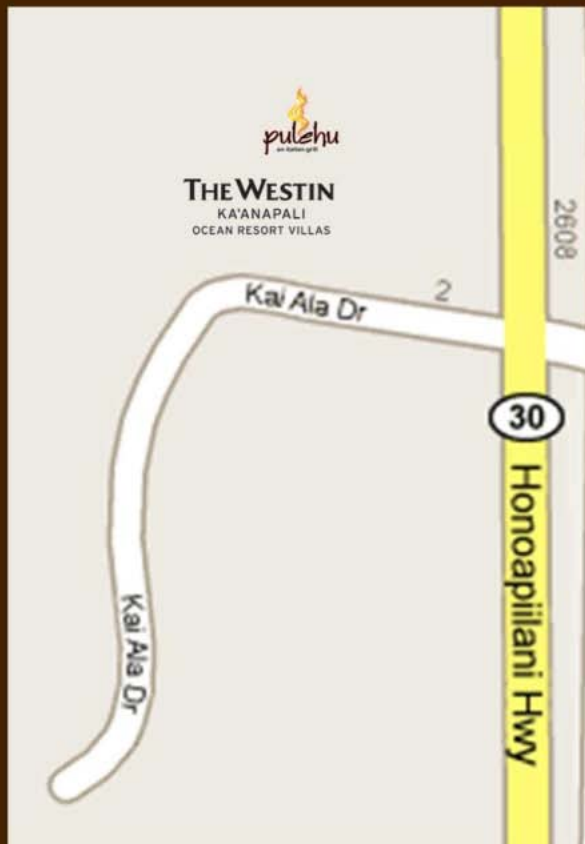

with a touch of whimsy, a dash of the exotic, and spoonfuls of modern local flair, experience pulehu's italian cuisine.

Just minutes from the historic royal Hawaiian capital, Lahaina Town, Pulehu is Westin Ka'anapali Ocean Resort Villas' signature restaurant. Take Honoapiilani Highway (30), heading West. Turn on Kai Ala Drive (oceanside) and into the resort's main entrance. We are located in the north villas.